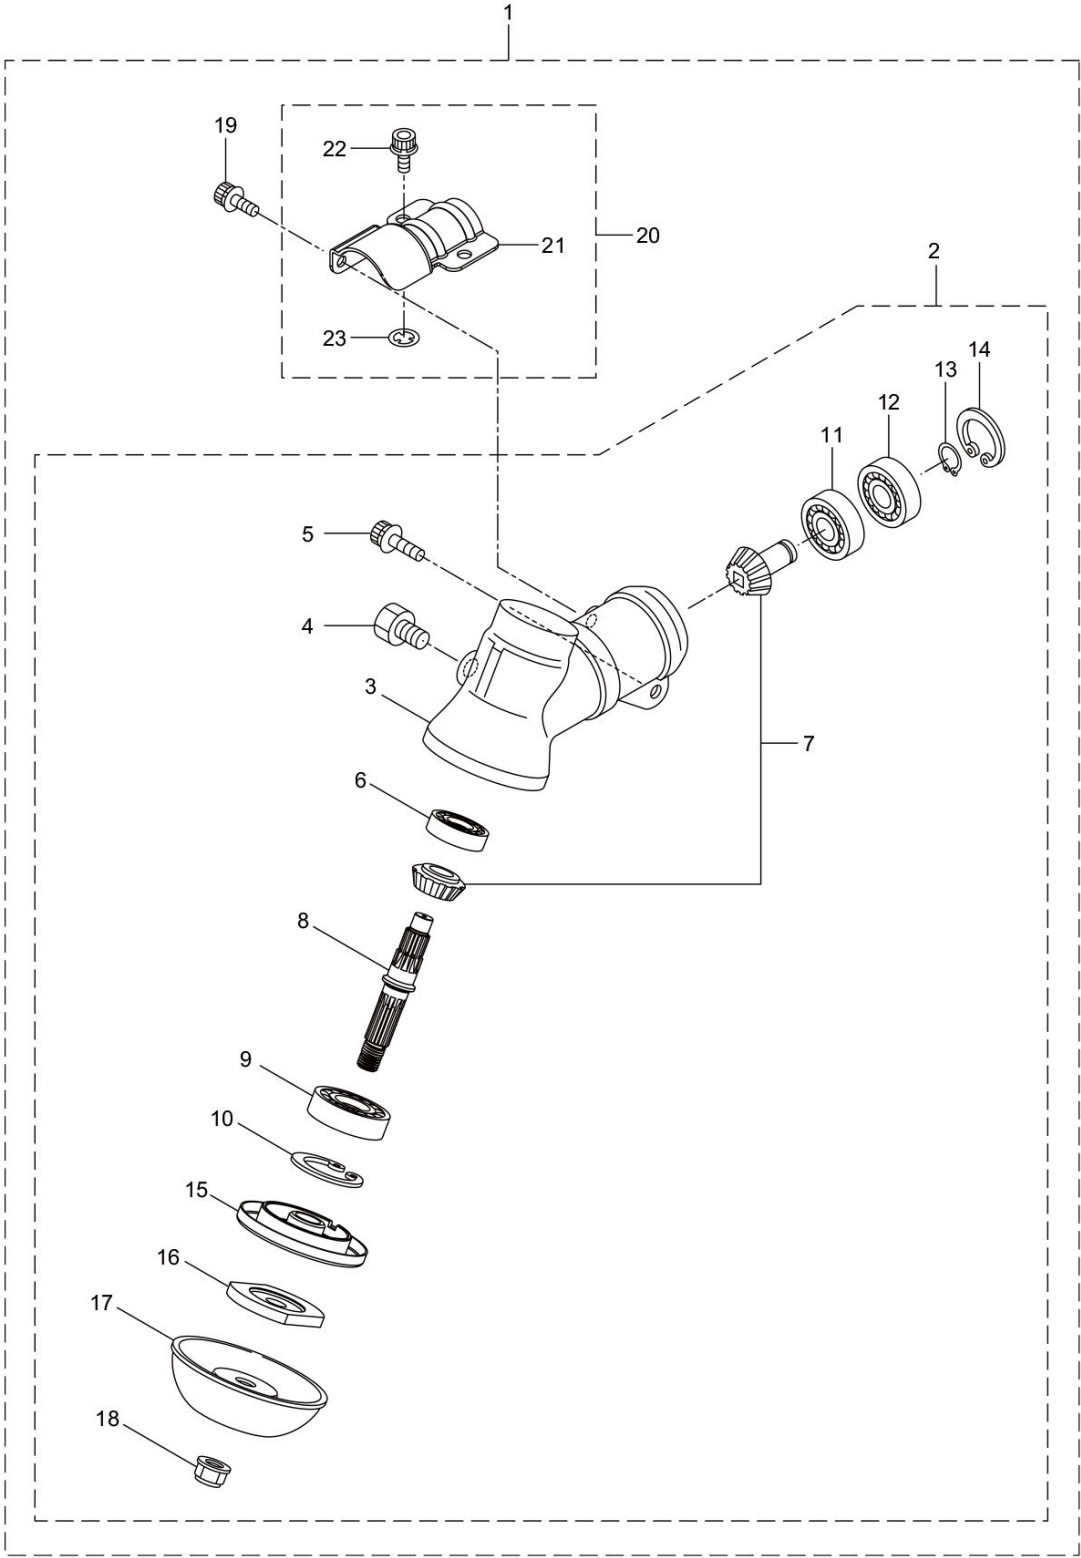

MX361E
3. GEAR CASE

Status	Position	Parts Number	Parts Name	Unit Quantity	Lot Order Quantity	Remarks	Maker code
	1	560638	GEAR CASE ASSY	1		Incl.2-23	
	2	560565	GEAR CASE ASSY	1		Incl.3-18	
	3	560566	GEAR CASE	1			
	4	560504	BOLT	1	10	M6x8	
	5	560487	BOLT	1	10	M6x30	
	6	560567	BEARING	1		#629	
	7	560577	GEAR SET	1			
	8	560732	SHAFT SPLINE	1			
	9	560570	BEARING	1		#6201 2RS	
	10	016732	SNAP RING	1	5	#32	
	11	014490	BEARING 6000	1		#6000	
	12	106933	BEARING 6000Z	1		#6000Z	
	13	014210	SNAP RING	1	5	#10	
	14	054676	RING SNAP	1	5	#26	
	15	560572	BLADE HOLDER-A ASSY	1			
	16	560575	BOSS B	1			
	17	560576	STABILIER	1			
	18	232920	NUT	1	5	M10x1.25	
	19	560602	BOLT	1	10	M5x12	
	20	560593	BRACKET	1		Incl.21-23	
	21	560594	BRACKET	1			
	22	560650	Cap Screw	2	10	M6x20	
	23	231704	WASHER	2		6x13xt1.0