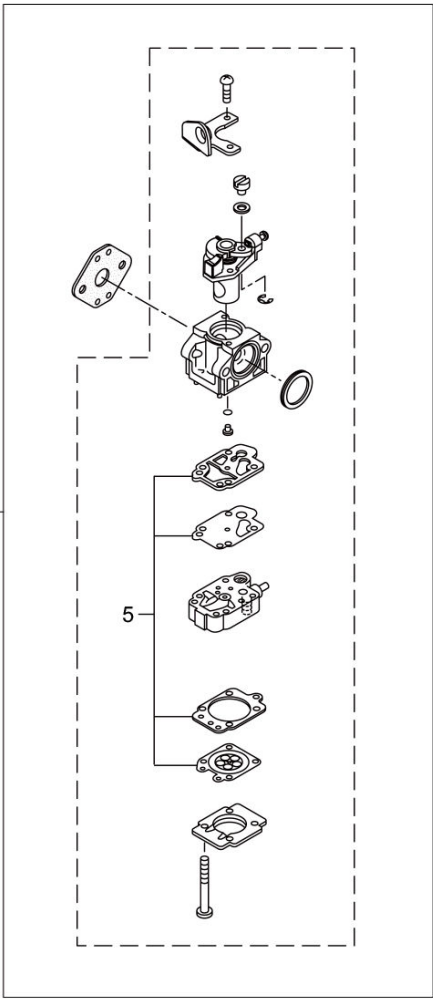

PARTS LIST

MX361E

CONTENTS

1. PARTS KIT.....	1
2. MAIN BODY	3
3. GEAR CASE.....	5
4. ENGINE	7
5. RECOIL STARTER.....	11
6. CARBURETOR, FUEL TANK	13
7. ACCESSORIES	15

2024. 05.

P/N 525697

MX361E
1. PARTS KIT

1

2

3

4

5

6

Status	Position	Parts Number	Parts Name	Unit Quantity	Lot Order Quantity	Remarks		Maker code
	1	247661	CYLINDER KIT	1	5			
	2	247662	PISTON KIT (FE362)	1	5			
	3	246912	CLUTCH KIT	1	5			
	4	247880	CARBURETOR KIT	1	5	Incl.5		
	5	246918	CARBURETOR PARTS KIT	1	5			
	6	246922	FUEL HOSE/FILTER KIT	1	5			

MX361E
2. MAIN BODY

Status	Position	Parts Number	Parts Name	Unit Quantity	Lot Order Quantity	Remarks	Maker code
	1	366287	MX361E	1			
	2	560548	CLUTCH CASE ASSY	1		Incl.3-10	
	3	560482	CLUTCH CASE	1			
	4	140474	BEARING 6202 ZZ	1		#6202ZZ	
	5	012380	SNAP RING	1		#35	
	6	560483	CLUTCH DRUM ASSY	1			
	7	012384	RING	1	5	#15	
	8	560484	BUFFER	1			
	9	560549	PIPE BRACKET	1			
	10	065601	SNAP RING	1		H45	
	11	560486	SCREW	1	10	M5x10	
	12	560487	BOLT	1	10	M6x30	
	13	560515	TRANSMISSION SHAFT	1			
	14	560550	OUTER TRANS PIPE ASSY	1			
	15	560454	THROTTLE LEVER ASSY	1			
	16	560554	SWIVEL	1		Incl.17	
	17	560496	SCREW	1	10	M5x25	
	18	562002		1		MX361E	
	19	562040		1		116dB	
	20	232689	SCREW	3	5	M5x16	
	21	560522	MARK	1			
	22	560583	SHOULDER BAND ASSY	1			
	23	232131	LOOP HANDLE ASSY	1		Incl.24-26	
	24	222520	LOOP HANDLE	1			
	25	215608	CAP SCREW	4	10	M5x30x16	
	26	081027	NUT	4	10	M5	
	27	560347	SAFETY COVER	1			
	28	234999	EXTENSION	1			
	29	230747	CORD CUTTER	1			

Status	Position	Parts Number	Parts Name	Unit Quantity	Lot Order Quantity	Remarks		Maker code
	44	288264	SPARK PLUG	1		BPMR8Y		
	45	286988	GROMMET	1				
	46	288416	LEAD	1				
	47	284541	LEAD	1				
	48	264588	CLAMP	1	10			
	49	284587	LABEL	1				
	50	564412		1				