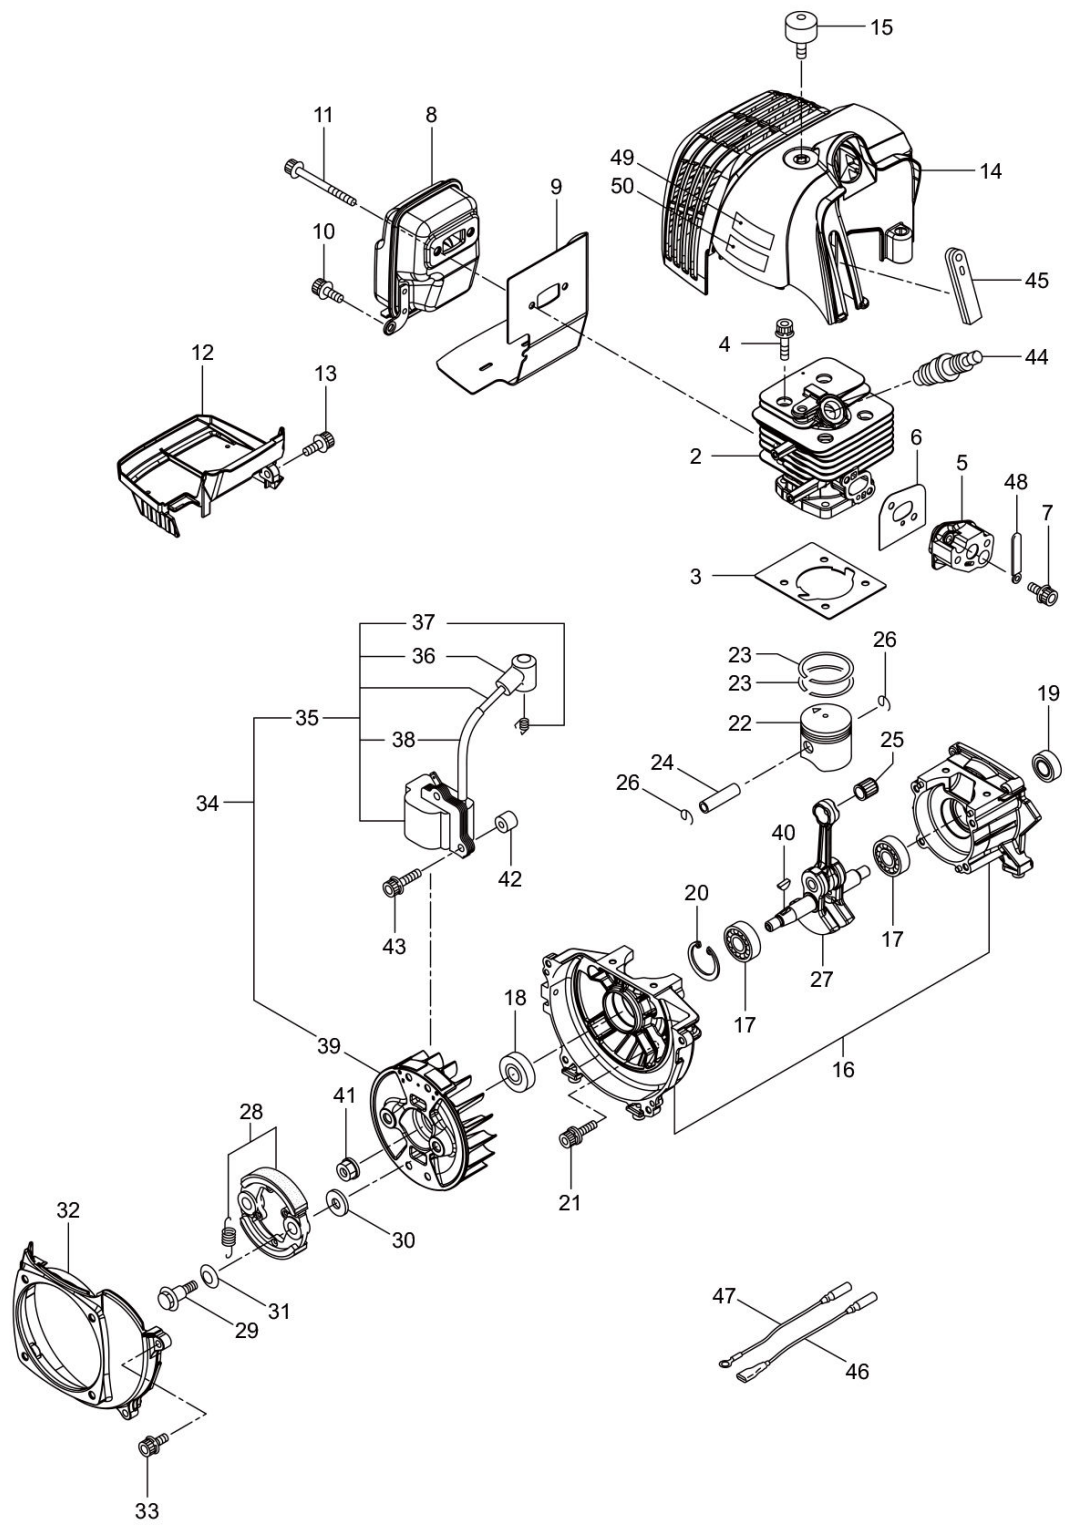

MX361E
4. ENGINE

Status	Position	Parts Number	Parts Name	Unit Quantity	Lot Order Quantity	Remarks		Maker code
	1	875856		1		FE362TH/02		
	2	246041	CYLINDER	1				
	3	279859	GASKET	1	5			
	4	261250	CAP SCREW	4	10	M5x20		
	5	279669	INSULATOR ASSY	1				
	6	279671	GASKET	1				
	7	265924	CAP SCREW	2	5	M5x25		
	8	279712	MUFFLER	1				
	9	279762	GASKET	1				
	10	261607	CAP SCREW	1	10	M5x16		
	11	266713	CAP SCREW	2	10	M5x60		
	12	279767	UNDER COVER	1				
	13	261607	CAP SCREW	1	10	M5x16		
	14	279770	TOP COVER	1				
	15	285843	KNOB BOLT	1				
	16	279498	CRANK CASE	1				
	17	261384	BEARING 6201 C3	2		#6201C3		
	18	261385	OIL SEAL	1		ISCD12327		
	19	563632	OIL SEAL	1				
	20	016732	SNAP RING	1	5	#32		
	21	261612	CAP SCREW	4	10	M5x30		
	22	279356	PISTON	1				
	23	246102	PISTON RING	2				
	24	265068	PISTON PIN	1				
	25	265225	NEEDLE BEARING KTV101413EGX02B	1		KTV101413EGX02 B2		
	26	261393	CLIP	2				
	27	279329	CRANK SHAFT	1				
	28	286905	CLUTCH ASSY	1				
	29	246377	CLUTCH BOLT	2		M8x1.25		
	30	262683	WASHER	2	10	8x22xt1.2		
	31	262682	WAVE WASHER	2	10			
	32	279702	FAN COVER	1				
	33	261250	CAP SCREW	4	10	M5x20		
	34	564349		1		Incl.35-39		
	35	555572	IGNITION COIL	1		Incl.36-38		
	36	283072		1				
	37	246050		1				
	38	249597		1				
	39	555574	ROTOR	1				
	40	261076	WOODRUFF KEY 3X10	1	5	3x10		
	41	261417	NUT ROTOR M8	1	5	M8		
	42	280381	SPACER	2	5			
	43	261256	BOLT	2	10	M4x25