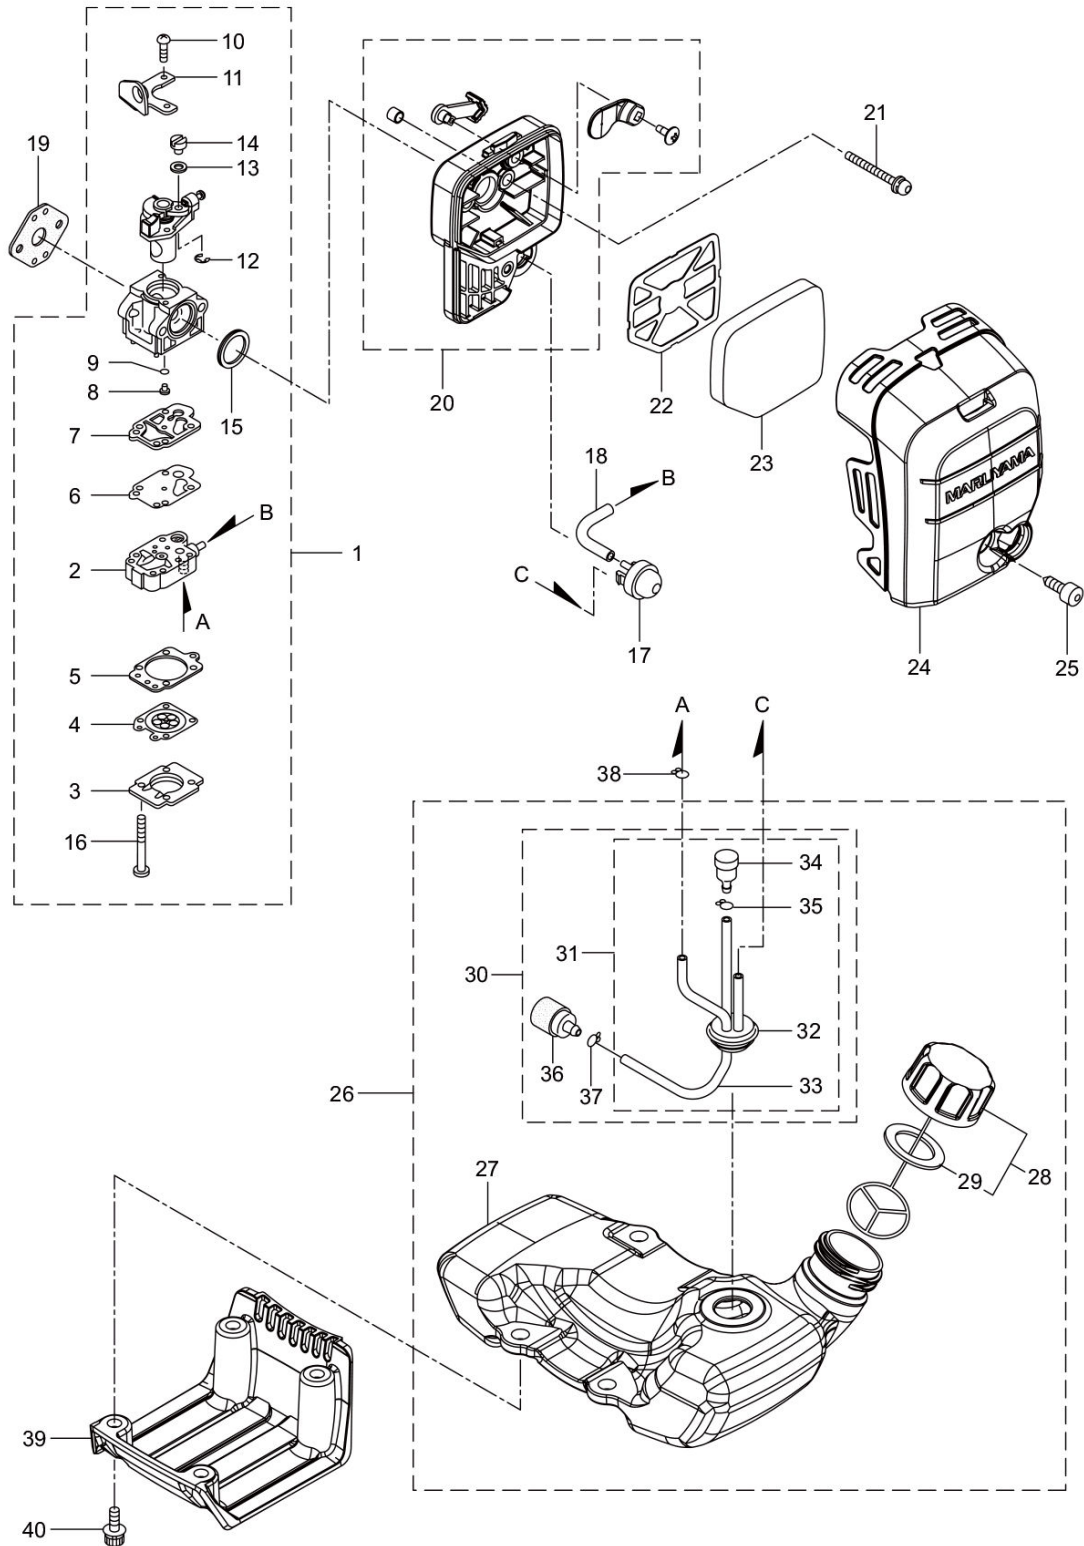

MX361E
6. CARBURETOR, FUEL TANK

Status	Position	Parts Number	Parts Name	Unit Quantity	Lot Order Quantity	Remarks	Maker code
	1	246167	CARBURETOR ASSY	1		Incl.2-16	
	2	246365	PUMP BODY	1			
	3	263726	COVER PLATE	1			
	4	283905	DIAPHRAGM METERRING	1			
	5	263727	GASKET	1			
	6	262994	DIAPHRAGM	1			
	7	282576	GASKET	1			
	8	246467	JET	1			
	9	261871	O-RING	1			
	10	261875	SCREW	2			
	11	264677	BRACKET	1			
	12	261876	RING	1			
	13	264678	WASHER	1	10		
	14	261658	SWIVEL	1			
	15	261657	PACKING	1			
	16	263737	SCREW	4	5		
	17	282299	PRIMER	1			
	18	279839	PIPE	1			
	19	262587	GASKET	1	5		
	20	279778	CASE ASSY	1			
	21	262720	CAP SCREW	2	10	M5x55	
	22	279783	PLATE	1			
	23	279784	ELEMENT	1			
	24	279786	CLEANER COVER	1			
	25	286349	KNOB BOLT	1			
	26	279789	TANK ASSY	1		Incl.27-37	
	27	279790	FUEL TANK	1			
	28	275306	FUEL TANK CAP ASSY	1		Incl.29	
	29	274875	PACKING	1			
	30	246117	PIPE ASSY	1		Incl.31-37	
	31	246118	PIPE ASSY	1		Incl.32-35	
	32	268065	GROMMET	1			
	33	262649	FUEL PIPE	1			
	34	261590	BREATHER SUB ASSY	1			
	35	261117	CLIP	1			
	36	277887	FILTER ASSY	1			
	37	261117	CLIP	1			
	38	261117	CLIP	1			
	39	279674	STAND	1			
	40	268940	SCREW	4	5	M5x18