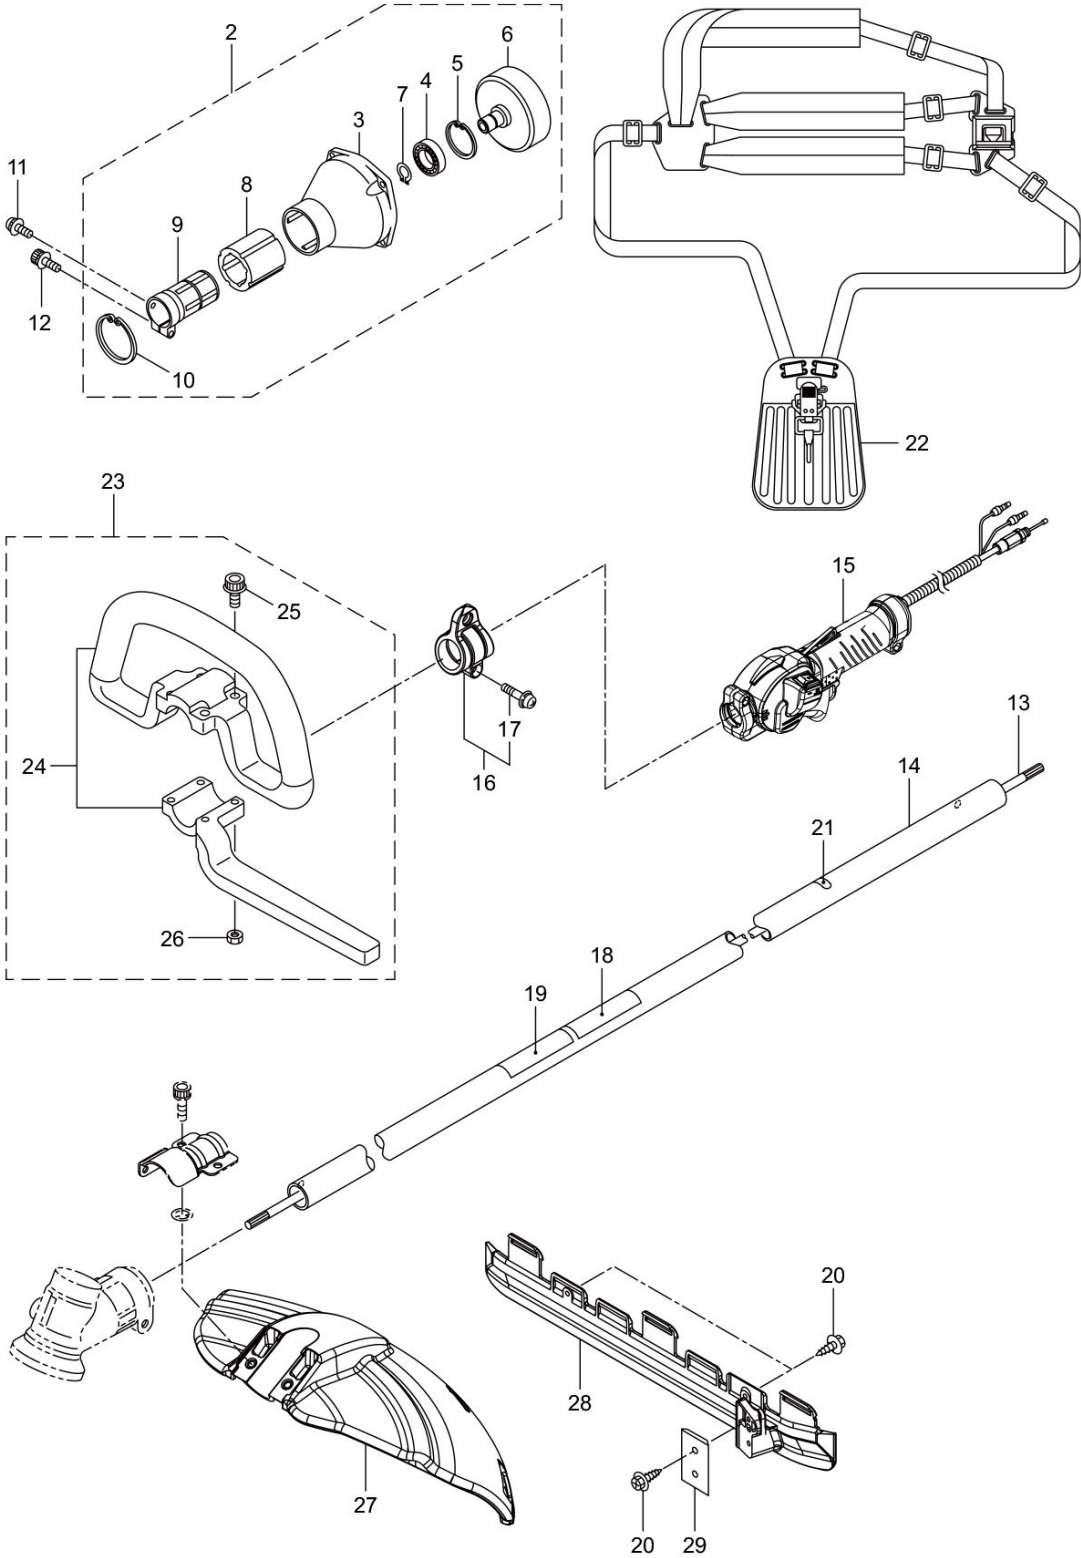

PARTS LIST

MX361E

CONTENTS

1. PARTS KIT.....	1
2. MAIN BODY	3
3. GEAR CASE.....	5
4. ENGINE	7
5. RECOIL STARTER.....	11
6. CARBURETOR, FUEL TANK	13
7. ACCESSORIES	15

2024. 05.

P/N 525697

MX361E
1. PARTS KIT

1

2

3

4

5

6

Status	Position	Parts Number	Parts Name	Unit Quantity	Lot Order Quantity	Remarks		Maker code
	1	247661	CYLINDER KIT	1	5			
	2	247662	PISTON KIT (FE362)	1	5			
	3	246912	CLUTCH KIT	1	5			
	4	247880	CARBURETOR KIT	1	5	Incl.5		
	5	246918	CARBURETOR PARTS KIT	1	5			
	6	246922	FUEL HOSE/FILTER KIT	1	5			

MX361E
2. MAIN BODY

Status	Position	Parts Number	Parts Name	Unit Quantity	Lot Order Quantity	Remarks	Maker code
	1	366287	MX361E	1			
	2	560548	CLUTCH CASE ASSY	1		Incl.3-10	
	3	560482	CLUTCH CASE	1			
	4	140474	BEARING 6202 ZZ	1		#6202ZZ	
	5	012380	SNAP RING	1		#35	
	6	560483	CLUTCH DRUM ASSY	1			
	7	012384	RING	1	5	#15	
	8	560484	BUFFER	1			
	9	560549	PIPE BRACKET	1			
	10	065601	SNAP RING	1		H45	
	11	560486	SCREW	1	10	M5x10	
	12	560487	BOLT	1	10	M6x30	
	13	560515	TRANSMISSION SHAFT	1			
	14	560550	OUTER TRANS PIPE ASSY	1			
	15	560454	THROTTLE LEVER ASSY	1			
	16	560554	SWIVEL	1		Incl.17	
	17	560496	SCREW	1	10	M5x25	
	18	562002		1		MX361E	
	19	562040		1		116dB	
	20	232689	SCREW	3	5	M5x16	
	21	560522	MARK	1			
	22	560583	SHOULDER BAND ASSY	1			
	23	232131	LOOP HANDLE ASSY	1		Incl.24-26	
	24	222520	LOOP HANDLE	1			
	25	215608	CAP SCREW	4	10	M5x30x16	
	26	081027	NUT	4	10	M5	
	27	560347	SAFETY COVER	1			
	28	234999	EXTENSION	1			
	29	230747	CORD CUTTER	1			

Status	Position	Parts Number	Parts Name	Unit Quantity	Lot Order Quantity	Remarks		Maker code
	44	288264	SPARK PLUG	1		BPMR8Y		
	45	286988	GROMMET	1				
	46	288416	LEAD	1				
	47	284541	LEAD	1				
	48	264588	CLAMP	1	10			
	49	284587	LABEL	1				
	50	564412		1				